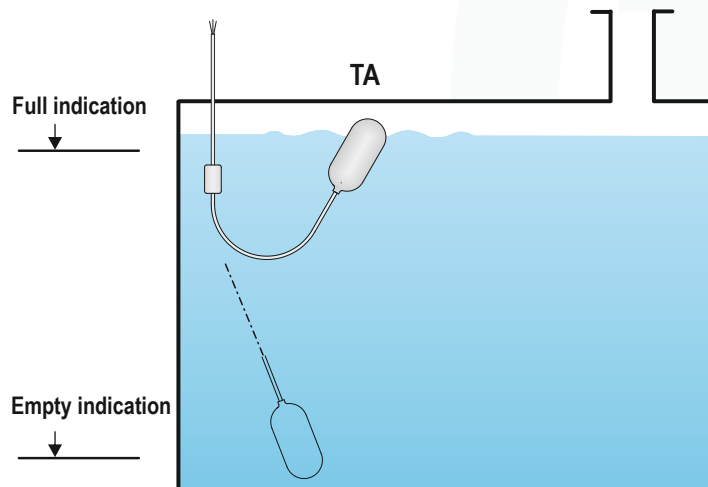

Product features

- reliable full- and empty indicator for liquids
- no condensation in the float
- extremely simple operation and installation

TA the exotic

Level limit switch for water

Tank filled with water

Offer information 2024-2025

TA

Float level indicator

Basic device

Float housing (product touching) ABS plastic, grey C€ conform and IP68/IP66
Ballast weight (product touching) stainless steel 1.4305 / 303

Options

Length of connection cable 5052 5-2-51 cable sheath (product touching) PVC, green 3x1 mm²

02	Standard	2 m
05	5 m
10	10 m
20	20 m
30	30 m

TA - ← Order code

ATEX option

Gas  II 2G IIB on request

Quantity discounts