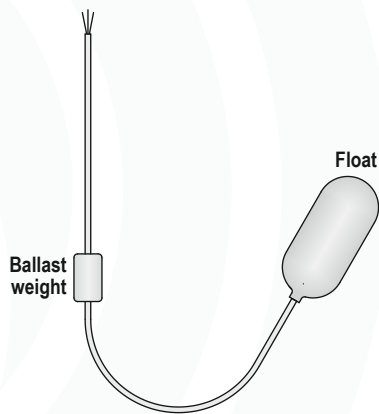

Product features

- reliable full- and empty indicator for liquids
- no condensation in the float
- extremely simple operation and installation

TA the exotic

Level limit switch for water

Tank filled with water

Offer information 2024-2025

TA

Float level indicator

Basic device

Float housing (product touching) ABS plastic, grey C€ conform and IP68/IP66
Ballast weight (product touching) stainless steel 1.4305 / 303

Options

Length of connection cable 5052 5-2-51 cable sheath (product touching) PVC, green 3x1 mm²

02	Standard	2 m
05	5 m
10	10 m
20	20 m
30	30 m

TA - ← Order code

ATEX option

Gas  II 2G IIB on request

Quantity discounts