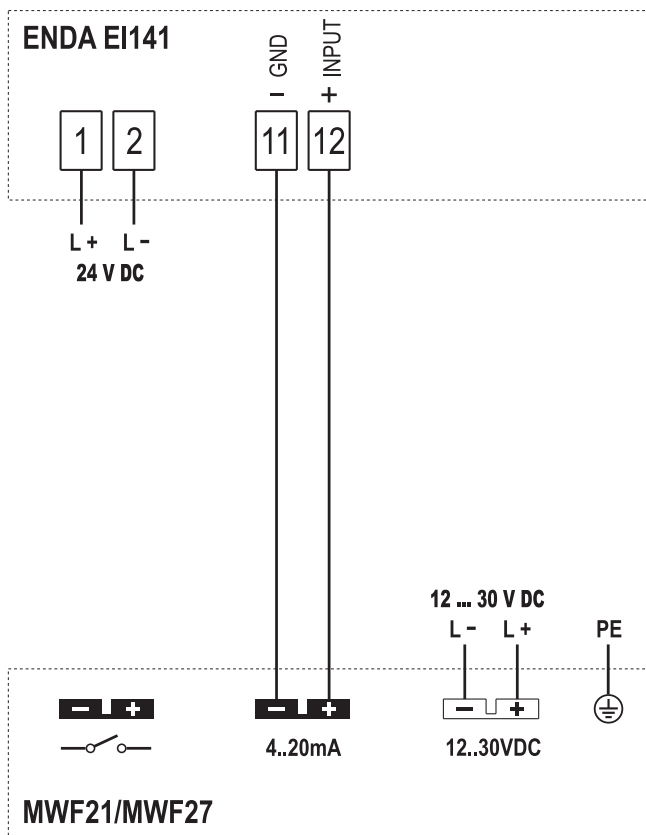

Examples of circuit diagrams with LF20

Image EI141

Electrical connection 24 V DC

Electrical connection 230 V AC

Examples of circuit diagrams with MOLOSwave

Image EI141

Electrical connection 24 V DC

Electrical connection 230 V AC