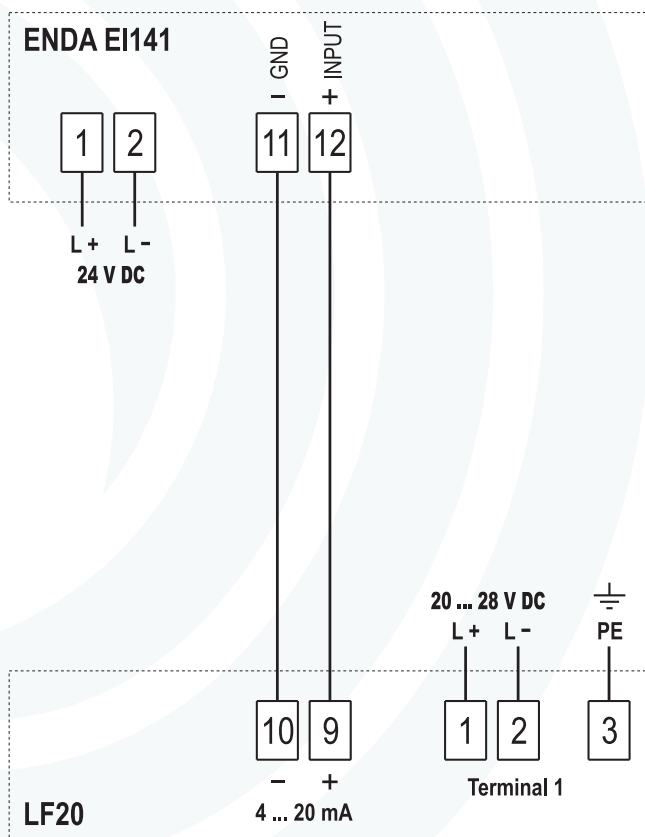

Examples of circuit diagrams with LF20

Image EI141

Electrical connection 24 V DC

Electrical connection 230 V AC

Examples of circuit diagrams with MOLOSwave

Image EI141

Electrical connection 24 V DC

Electrical connection 230 V AC