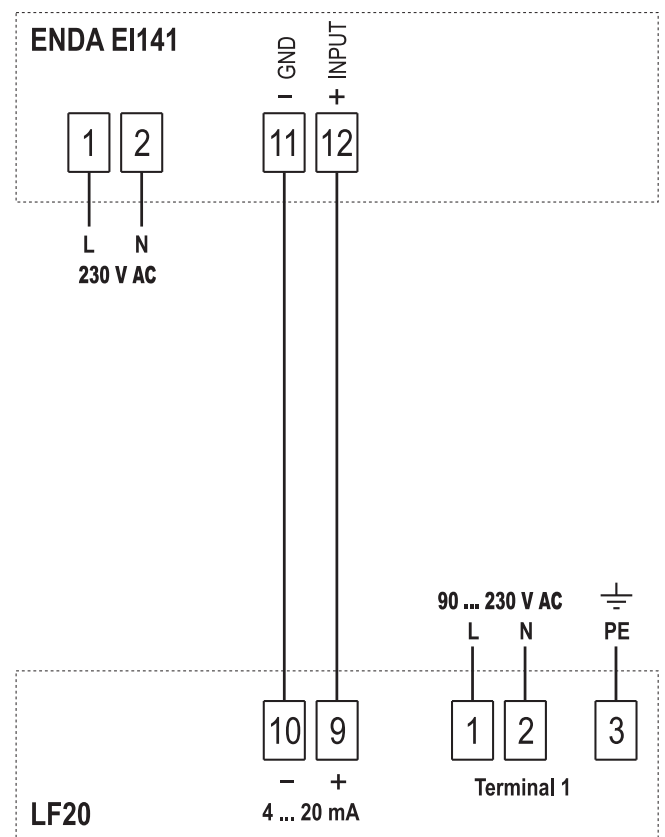

Examples of circuit diagrams with LF20

Image EI141

Electrical connection 24 V DC

Electrical connection 230 V AC

Examples of circuit diagrams with MOLOSwave

Image EI141

Electrical connection 24 V DC

Electrical connection 230 V AC