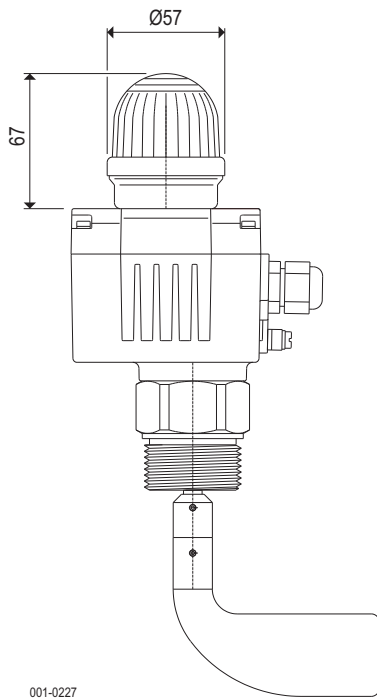

Large signal lamp, LED green H8

Large signal lamp, LED green Option H8
(not available for DF11)

001-0227

Selection of lamp functions
for the large signal lamp H8

Short circuit bridge
to be connected in
required position

001-0414

Example of application

Full indication

Lamp shines, if bulk goods are existing.

Measuring blade has stopped („full“)

Empty indication

Lamp shines, if bulk goods are missing.

Measuring blade is rotating („empty“)