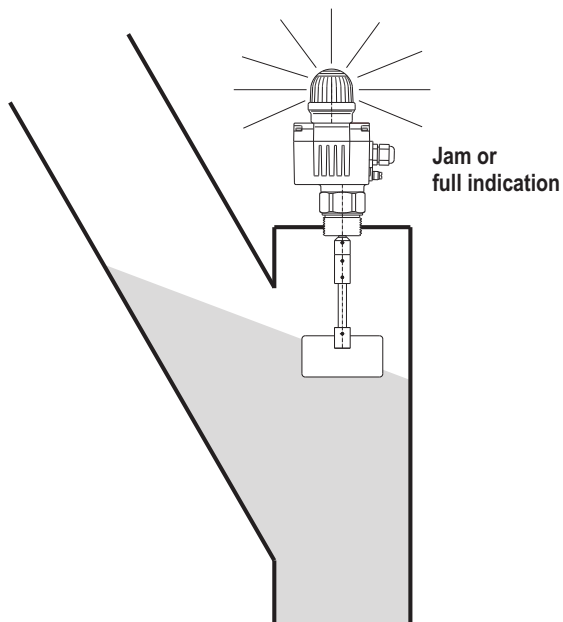

Large signal lamp, LED green H8

Large signal lamp, LED green Option H8
(not available for DF11)

001-0227

Selection of lamp functions
for the large signal lamp H8

Short circuit bridge
to be connected in
required position

001-0414

Example of application

Full indication

Lamp shines, if bulk goods are existing.

Measuring blade has stopped („full“)

Empty indication

Lamp shines, if bulk goods are missing.

Measuring blade is rotating („empty“)