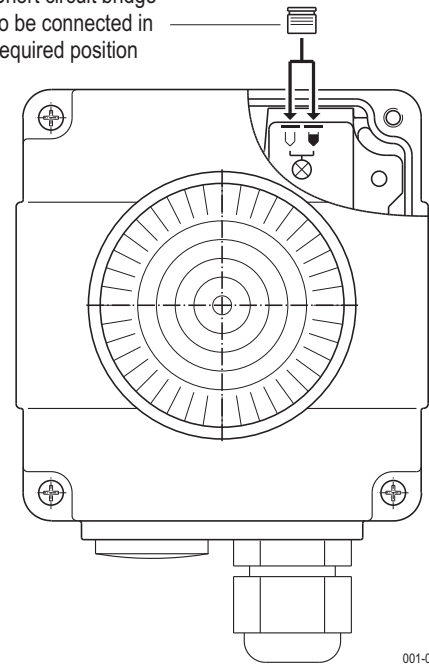

Large signal lamp, LED green H8

Large signal lamp, LED green Option H8
(not available for DF11)

001-0227

Selection of lamp functions
for the large signal lamp H8

Short circuit bridge
to be connected in
required position

001-0414

Example of application

Full indication

Lamp shines, if bulk goods are existing.

Measuring blade has stopped („full“)

Empty indication

Lamp shines, if bulk goods are missing.

Measuring blade is rotating („empty“)